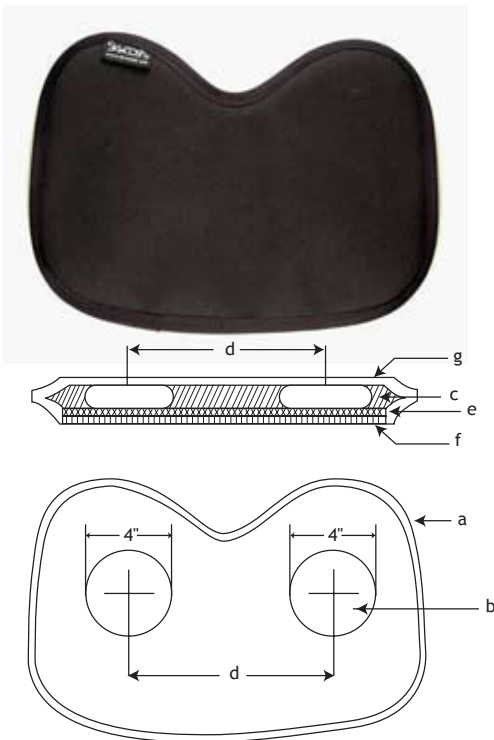

Canoe Cushion

Specifications:

Product Code: #C2104

Weight: 10 oz.

Dimensions: 13" x 16" x 1" flat

Color: Forest Green

Anatomy of a SKWOOSH™ Canoe High Performance Comfort Cushion

1. Adjustable tie down straps
2. Quick release buckles
3. TekPad® pressure relieving gel pad
4. 600 X 300 denier waterproof pack cloth
5. 1/4" closed cell, cross linked foam

Whether you row in a 2, 4, 8 or single shell you deserve the highest level of comfort available. Our SKWOOSH™ Row Pad delivers lightweight pressure relief where you need it most — right under your "sitz" bones. SKWOOSH™ Cushions use medically proven pressure relieving technology to making rowing or working out on the ergometer more comfortable. Row longer with the SKWOOSH™ Row Pad!

Benefits

- **CUSHIONING** — TekPad® lightweight pressure relieving gel
- **COMFORTABLE** — Relieving pressure helps you row longer
- **LOW PROFILE** — Maintains torso distance and CG
- **INTEGRATED NON SKID BOTTOM** — No glue or tape needed
- **MAINTENANCE FREE** — No washing - functions in all temperatures
- **LIGHTWEIGHT** — WATERPROOF - It floats*
- **FITS STANDARD ROW SEAT** — Exactly
- **DURABLE LOW SLIP COVER MATERIAL**
- **MADE IN USA** — Guaranteed Performance - Guaranteed Workmanship