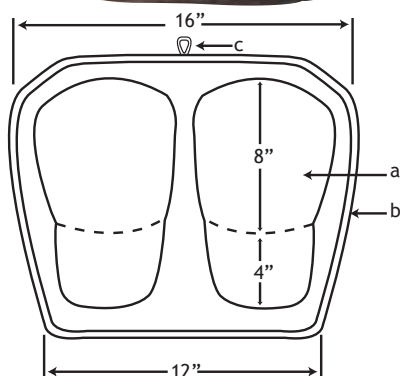

SKWOOSH™ X-Treme Cushion (#X3104)

Description

Weight: 8 oz.

Dimensions: 10.5" x 7.5" x 1" (folded) / 10.5" x 15" x 0.5" flat
70 denier waterproof smooth nylon cover. Rugged integrated ToughTek® non skid bottom. Maintenance free.

*NOT TO BE USED FOR FLOATATION

ATTENTION KAYAKERS!

SKWOOSH™

COMFORT CONVENIENCE ♦ PERFORMANCE COMFORT

The SKWOOSH™ Paddling Cushion

An extremely lightweight, low profile performance comfort cushion for the long distance and recreational kayaker and sea kayaker. The SKWOOSH™ Paddling Cushion uses medically proven pressure relieving technology to make paddling more comfortable. Cradling your "sitz" bones in a SKWOOSH™ Cushion helps eliminate numbness in the rear and the legs. Paddle longer with SKWOOSH™!

SKWOOSH™ Paddling Cushion (#P1104)

Description

Weight: 13 oz.

Dimensions: 13" x 16" x 7/8" flat, 6 1/2" x 8" folded
70d, low friction cover. Integrated non skid bottom.
Folds for storage. Maintenance free.