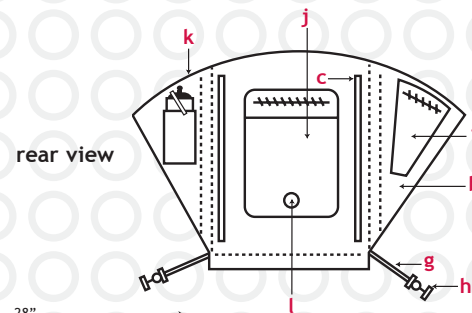

Comfort Performance Cushions
sports / office / travel

SKWOOSH IS DIFFERENT

Patented TekPad Technology
packs giant Comfort into a
convenient package