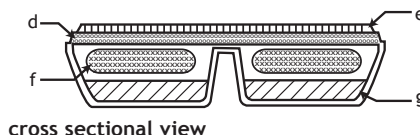

SKWOOSH™ Paddling Cushion (#P1104)

Description

Weight: 13 oz.

Dimensions: 13" x 16" x 7/8" flat, 6 1/2" x 8" folded
70d, low friction cover. Integrated non skid bottom.
Folds for storage. Maintenance free.

Anatomy of A High Performance, Pressure Relieving SKWOOSH™ Paddling Cushion

- TekPad® bladder welded in two sections
- 1/4" nylon ribbon binding
- Nylon cord tie down loop
- ToughTek® non skid bottom
- 70 denier waterproof nylon cover
- 3/4" TekPad® bladder
- 1/4" cross linked foam