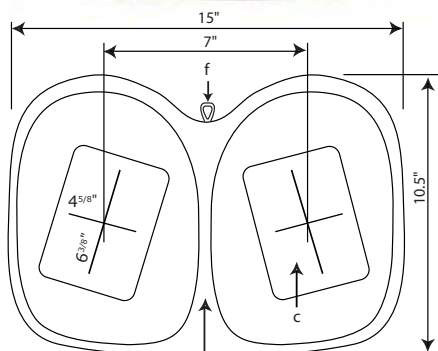

SKWOOSH™ X-Treme Cushion (#X3104)

Description

Weight: 8 oz.

Dimensions: 10.5" x 7.5" x 1" (folded) / 10.5" x 15" x 0.5" flat
70 denier waterproof smooth nylon cover. Rugged integrated ToughTek® non skid bottom. Maintenance free.

Anatomy of A High Performance, Pressure Relieving SKWOOSH™ X-treme Cushion

- a. 1/8" cross-linked foam
- b. 1/4" cross-linked foam
- c. TekPad bladder®
- d. 70 denier nylon
- e. ToughTek® High Performance non skid material
- f. Nylon cord tie down loop