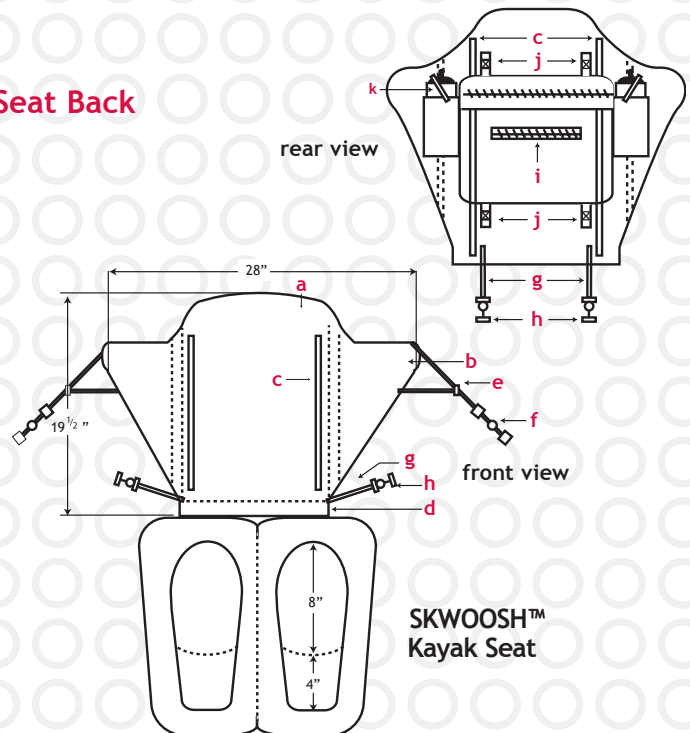

SKWOOSH[®]

The Voyager Kayak Seat Back System

The **VOYAGER** combines the **SKWOOSH™ LIGHT WEIGHT GEL KAYAK SEAT** with a battened, padded contoured back support. VOYAGER is 19 1/2" high, has 2 water bottles in insulated holders and features a detachable rear pack with many storage options. The detachable pack is great for carrying sunscreen, keys, cell phone, fishing gear or lots of other gear. VOYAGER is engineered to provide the ultimate in comfort for the kayak fisherman or the long duration paddler.

Features and Benefits

- ♦ **GENUINE SKWOOSH™** Gel seat with patented TekPad® pressure relieving gel
- ♦ **SKWOOSH™** Low Profile for better stability and performance
- ♦ **SKWOOSH™** Comfort 19 1/2" padded back rest and adjustable side wings
- ♦ **SKWOOSH™** No Collapse 16 1/2" fiberglass support battens
- ♦ **SKWOOSH™** 4 Adjustable attaching straps with corrosion resistant hardware
- ♦ **SKWOOSH™** (2) 12oz water bottles in insulated, lock down holders
- ♦ **SKWOOSH™** Detachable 9"L x 8"H x 3"W Fanny Pack module with 2 zippered storage compartments, has an adjustable waist band so it can be worn "fanny pack" style

SKWOOSH[®] VOYAGER Kayak Seat Back

Product Code: VSBS#1204

Color: Silver and Black

Anatomy of a SKWOOSH[®] VOYAGER Kayak Seat Back

- Padded 19 1/2" high seat back
- Adjustable wings
- (2) 16 1/2" Fiberglass battens
- High strength woven hinge
- (2) Adjustable Attaching Front Straps
- (2) Corrosion Resistant Front Clips
- (2) Adjustable Attaching Rear Straps
- (2) Corrosion Resistant Rear Clips
- 9" x 9" x 3" removable fanny pack gear pocket
- Fanny pack quick disconnect clips
- (2) 12oz Plastic water bottles in insulated pocket