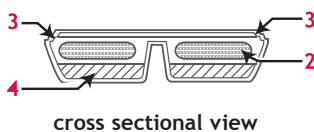

STADIUM GEL SEAT

SKWOOSH™

COMFORT CONVENIENCE ♦ PERFORMANCE COMFORT

The SKWOOSH™ Stadium Gel Seat Cushion

Experience the cushioning of a larger, thicker, bulky cushion in a compact, convenient package about the size of a sheet of paper. With SKWOOSH™ you sit on high quality fabric NOT on cold hard plastic. Welded seams make SKWOOSH™ waterproof and absolutely maintenance free. TekPad® gel cradles your "sitz" bones for ultimate comfort indoors or out, regardless of the weather!

Benefits

- ♦ **CUSHIONING** - TekPad® pressure relieving gel
- ♦ **COMFORTABLE** - relieving pressure helps you sit longer
- ♦ **PORTABLE** - Lightweight, compact with built in handles
- ♦ **DURABLE** - Water resistant fabric and welded seams
- ♦ **MAINTENANCE FREE** - No rinsing or washing
- ♦ **ALL WEATHER GEL** - is soft at all temperatures
- ♦ **EASY TO USE - JUST SMOOTH AND SIT**
- ♦ **MADE IN USA** - Guaranteed Performance and Guaranteed Workmanship

SKWOOSH™ Stadium Gel Seat Cushion

Specifications:

Product Code: #STM4417

Weight: 7 oz.

Dimensions: 8" X 11" X 7/8" folded

Portability: 2 built in carry handles

Color: Many colors available

Anatomy of a SKWOOSH™ Stadium Gel Seat Cushion

1. Integrated carry handle
2. TekPad® pressure relieving gel pad
3. 600 X 300 denier waterproof pack cloth
4. 1/4" foam for structure
5. Welded seams

Performance Comfort Cushions
sports / office / travel

SKWOOSH IS DIFFERENT

Patented TekPad Technology
packs giant Comfort into a
convenient package

NOT TO BE USED AS A FLOTATION DEVICE

For more information visit :

FitnessLifestyle.com.au

Email: sales@fitnesslifestyle.com.au

Tel. (+61) 1300 668 335

Mob. (+61) 0418 577 668

TRADE ENQUIRIES WELCOME

Contact us!