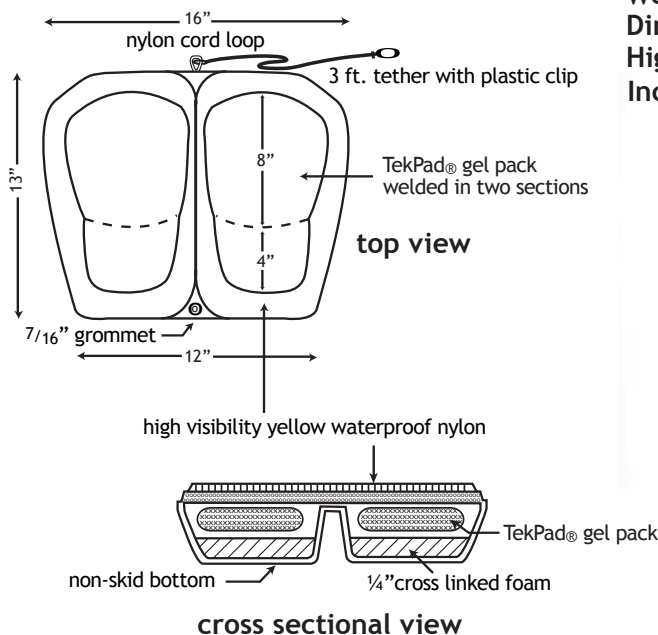

- R.F. welded waterproof seam — no stitching
- 4" diameter 2-ply polyurethane envelope containing patented TekPad® ultralight weight, pressure relieving gel
- 1/4" P.E. crosslinked closed cell foam with wells
- Distance between human "sitz" bones
- 1/8" P.E. crosslinked closed cell foam for shape
- ToughTek® High Performance non skid material
- 630 Denier waterproof, high friction fabric

SKWOOSH™

COMFORT CONVENIENCE ♦ COMFORT PERFORMANCE

ANGLER II Gel Fishing Seat

Find your spot, anchor or drift, The SKWOOSH™ ANGLER II Gel Fishing Seat keeps you comfortable for hours. The lightweight ANGLER II uses patented TekPad® technology to reduce numbness in your legs and rear, so you can fish all day. Loaded with features, Angler II has a high visibility color to attract attention on the water. It secures to your boat with a 3 ft. tether (included) and has a built-in grommet for easy gear attachment. Fish longer in comfort with SKWOOSH™ ANGLER II.

BENEFITS

- **CUSHIONING** - TekPad® lightweight pressure relieving gel
- **COMFORTABLE** - Relieving pressure lets you FISH longer
- **LOW PROFILE** - Maintains CG for better stability
- **MAINTENANCE FREE** - No washing - functions in all temperatures
- **PORTABLE** - Lightweight, compact with grommet for easy gear attaching
- **WATERPROOF** - It floats* - never soggy - won't mold
- **NON SKID BOTTOM** - Stays put - No glue or tape needed
- **DURABLE - LOW FRICTION COVER MATERIAL** - NO rubbing - more comfort
- **HIGH VISIBILITY YELLOW**** - Easy to spot on the water
- **MADE IN USA** - Guaranteed Performance - Guaranteed Workmanship

Anatomy of the SKWOOSH™ ANGLER II

SKWOOSH™ ANGLER II (#A3104)

Weight: 13 oz. (so light - it floats*)

Dimensions: 13" x 16" x 7/8" flat

High Visibility: Yellow with Black non-skid bottom

Includes: 3 ft. tether and 7/16" grommet