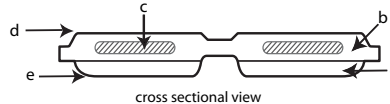

cross sectional view

Performance Comfort Cushions
sports / office / travel