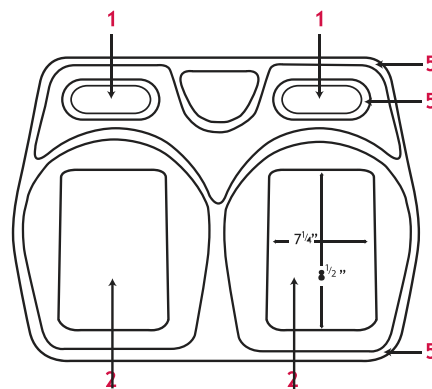

Performance Comfort Cushions
sports / office / travel

SKWOOSH IS DIFFERENT

Patented TekPad Technology
packs giant Comfort into a
convenient package

NOT TO BE USED AS A FLOTATION DEVICE

For more information visit :

FitnessLifestyle.com.au

Email: sales@fitnesslifestyle.com.au

Tel. (+61) 1300 668 335

Mob. (+61) 0418 577 668

TRADE ENQUIRIES WELCOME

Contact us!