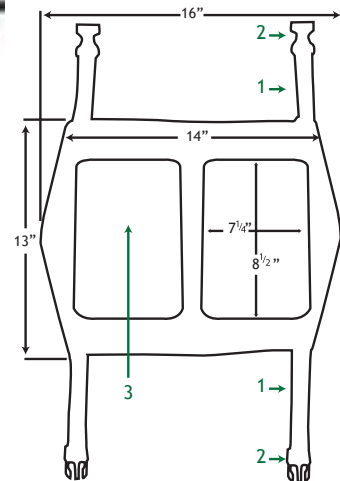

Canoe Cushion

Specifications:

Product Code: #C2104

Weight: 10 oz.

Dimensions: 13" x 16" x 1" flat

Color: Forest Green

Anatomy of a SKWOOSH™ Canoe High Performance Comfort Cushion

1. Adjustable tie down straps
2. Quick release buckles
3. TekPad® pressure relieving gel pad
4. 600 X 300 denier waterproof pack cloth
5. 1/4" closed cell, cross linked foam