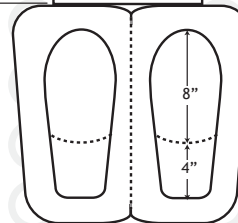

Anatomy of the SKWOOSH™ ANGLER II

SKWOOSH™ ANGLER II (#A3104)

Weight: 13 oz. (so light - it floats*)

Dimensions: 13" x 16" x 7/8" flat

High Visibility: Yellow with Black non-skid bottom

Includes: 3 ft. tether and 7/16" grommet

ATTENTION SIT-ON-TOP RECREATIONAL KAYAKERS

SKWOOSH[®]

The Pilot Kayak Seat Back System

The **PILOT** combines the **SKWOOSH™ LIGHT WEIGHT GEL KAYAK SEAT** with a battened, padded contoured back support. The **PILOT** is 13 1/2" high and features a large, self-draining pocket, side pocket and an insulated bottle holder. The 4 adjustable, quick attaching strap system makes the **PILOT** a universal seat back for most SOT kayaks. The height of the **PILOT** is perfect for short duration, active paddling.

SKWOOSH[®] PILOT Kayak Seat Back

Product Code: PSBS#1204

Color: Silver and Black

Anatomy of a SKWOOSH[®] PILOT Kayak Seat Back

- Padded 13 1/2" high seat back
- Adjustable wings
- (2) 11 1/2" Fiberglass battens
- High strength woven hinge
- (2) Adjustable Attaching Front Straps
- (2) Corrosion Resistant Front Clips
- (2) Adjustable Attaching Rear Straps
- (2) Corrosion Resistant Rear Clips
- Easy to reach zip pocket
- 9" x 9" x 2" large zippered self draining pocket
- 12oz Plastic water bottle in insulated pocket
- Drainage port