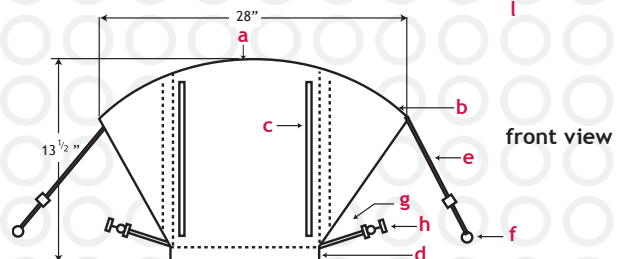

Comfort Performance Cushions
sports / office / travel

SKWOOSH IS DIFFERENT

Patented TekPad Technology
packs giant Comfort into a
convenient package